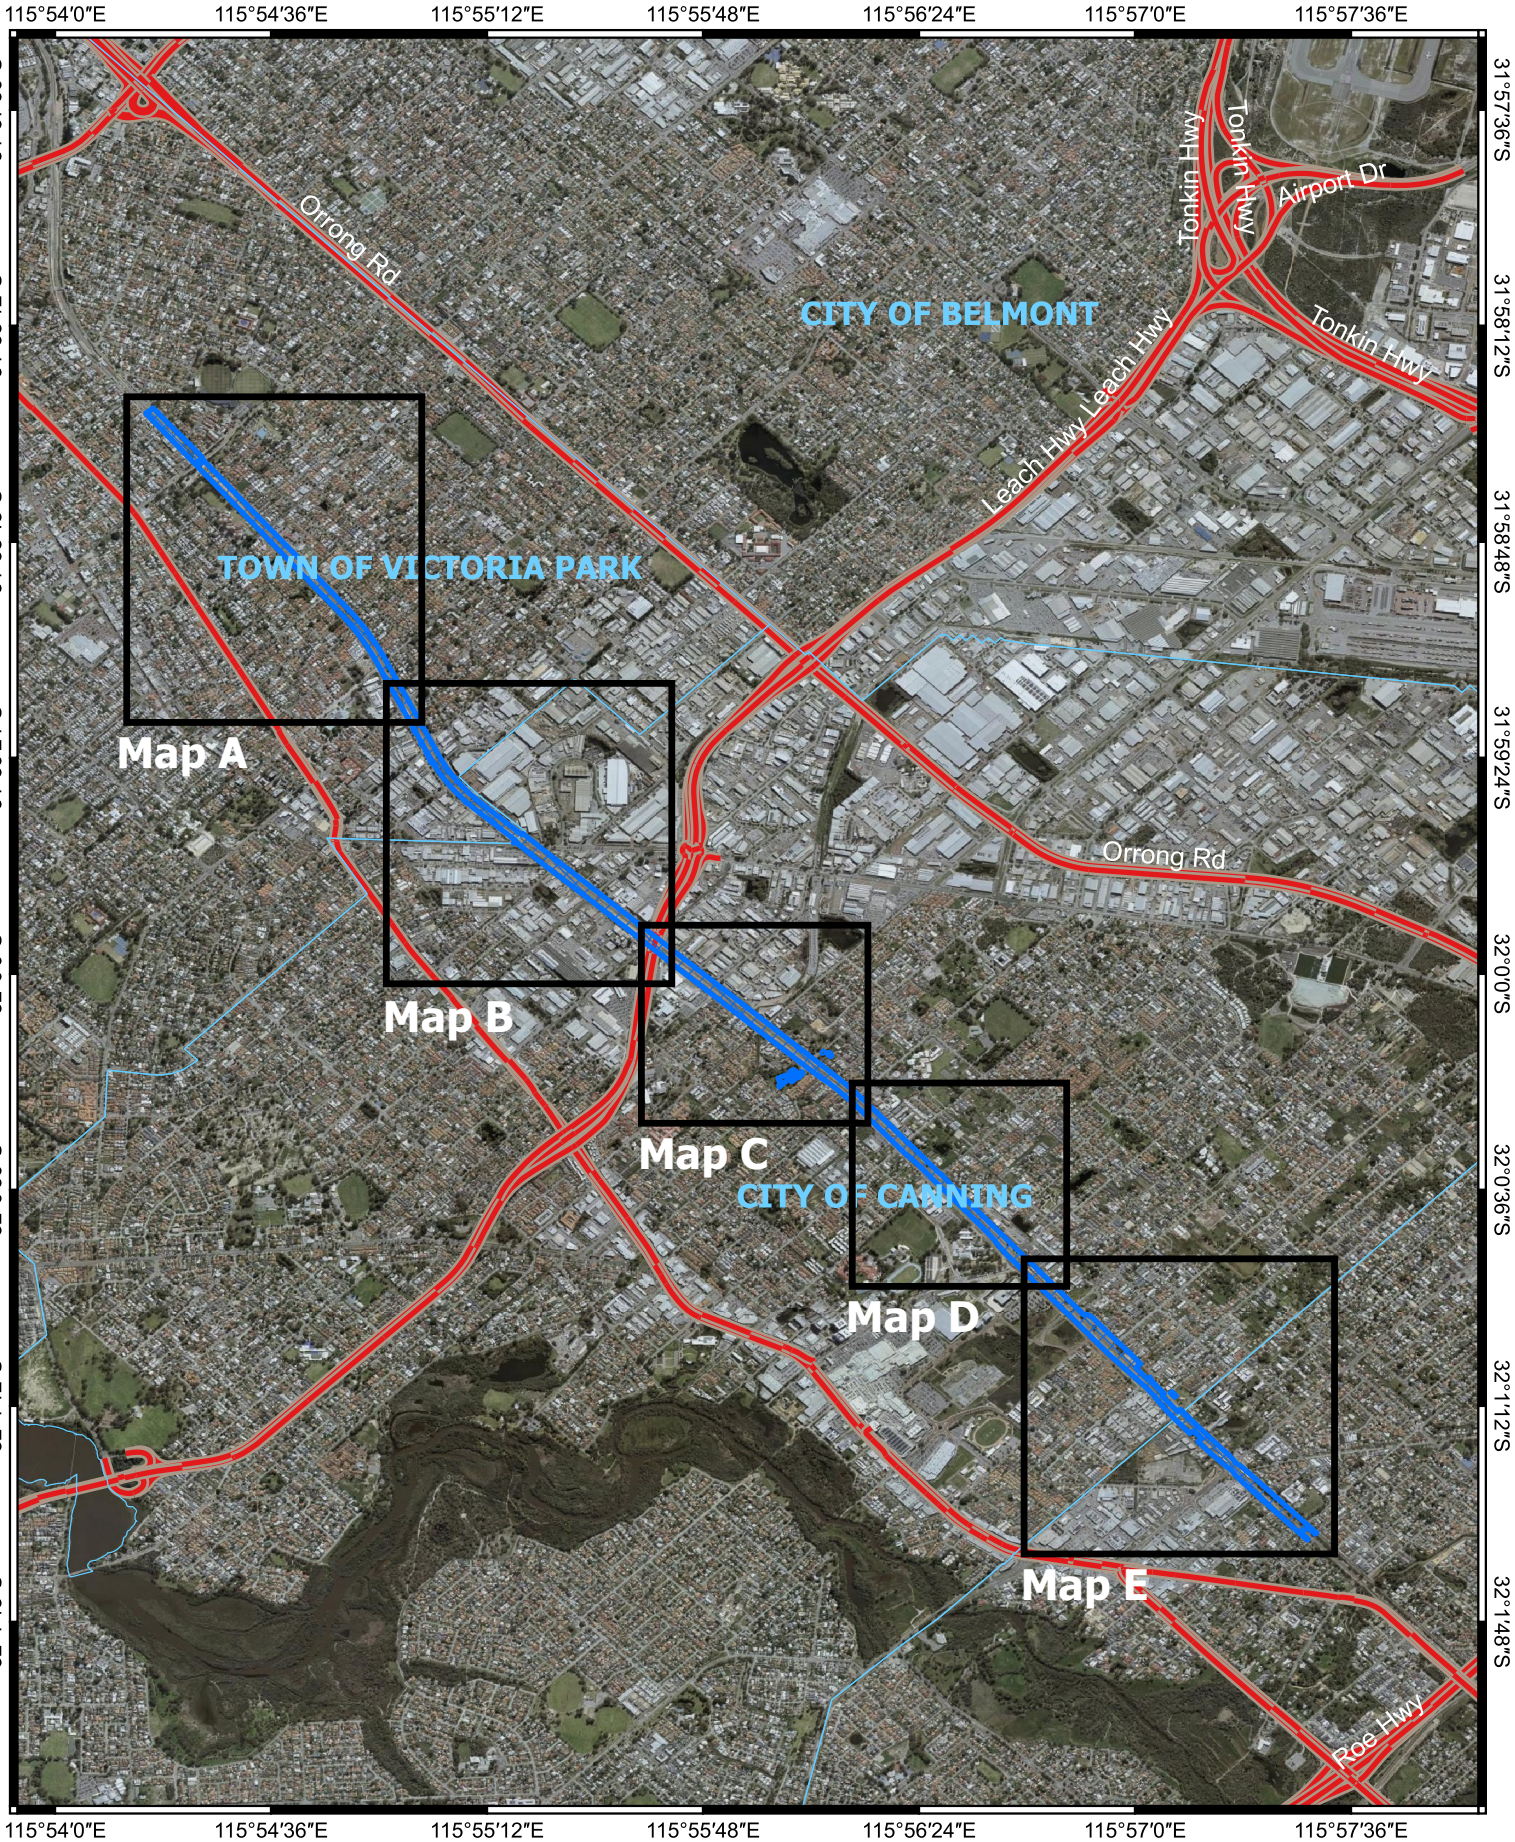

CPS 9427/3 - Context Map

Legend			Roads  Freeway  National Highway  State Highway		 1:25,000	 GOVERNMENT OF WESTERN AUSTRALIA
 CPS areas applied to clear  Local Government Authorities	Projection: GDA2020					